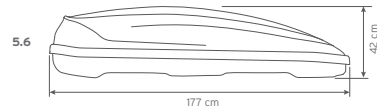

SPECIFICATIONS.

All the ins en outs.

Distance between roof carriers in mm:

Hapro Traxer 4.6, 5.6

A = min. 550 mm
B = max. 890 mm

Hapro Traxer 6.2, 6.6, 8.6

A = min. 550 mm
B = max. 950 mm

Maximum dimensions roof carriers in mm:

Outside dimensions:

Specifications	Hapro Traxer 4.6	Hapro Traxer 5.6	Hapro Traxer 6.2	Hapro Traxer 6.6	Hapro Traxer 8.6
L x W x H outside	148 x 97 x 42 cm	177 x 77 x 42 cm	193 x 65 x 42 cm	191 x 81 x 42 cm	215 x 90 x 43 cm
L x W x H inside	143 x 92 x 41 cm	172 x 72 x 41 cm	188 x 60 x 41 cm	186 x 76 x 41 cm	210 x 85 x 42 cm
Contents	370 L	370 L	320 L	410 L	530 L
Empty weight	15,5 Kg	15 Kg	15 Kg	18 Kg	21,5 Kg
Max. allowed load	75 Kg	75 Kg	75 Kg	75 Kg	75 Kg
Opening	left and right	left and right	right	left and right	left and right
Central locking system	yes	yes	yes	yes	yes
Luggage straps	2	2	3	3	3
Mounting system	Premium-Fit	Premium-Fit	Premium-Fit	Premium-Fit	Premium-Fit
Suitable for skis and accessories	-	± 6 pair	± 4 pair	± 6 pair	± 7-8 pair
Material Matt Silver Grey and Anthracite	ABS/ASA	ABS/ASA	ABS/ASA	ABS/ASA	ABS/ASA
Material Titanium, Brilliant Black and Pure White	-	-	-	ABS/PMMA	ABS/PMMA
Metal reinforcement rail bottom (2)	yes	yes	yes	yes	yes
Warranty	5 years	5 years	5 years	5 years	5 years