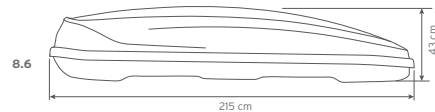

SPECIFICATIONS.

All the ins en outs.

Distance between roof carriers in mm:

Hapro Traxer 4.6, 5.6

A = min. 550 mm
B = max. 890 mm

Hapro Traxer 6.2, 6.6, 8.6

A = min. 550 mm
B = max. 950 mm

Maximum dimensions roof carriers in mm:

Outside dimensions:

Specifications	Hapro Traxer 4.6	Hapro Traxer 5.6	Hapro Traxer 6.2	Hapro Traxer 6.6	Hapro Traxer 8.6
L x W x H outside	148 x 97 x 42 cm	177 x 77 x 42 cm	193 x 65 x 42 cm	191 x 81 x 42 cm	215 x 90 x 43 cm
L x W x H inside	143 x 92 x 41 cm	172 x 72 x 41 cm	188 x 60 x 41 cm	186 x 76 x 41 cm	210 x 85 x 42 cm
Contents	370 L	370 L	320 L	410 L	530 L
Empty weight	15,5 Kg	15 Kg	15 Kg	18 Kg	21,5 Kg
Max. allowed load	75 Kg	75 Kg	75 Kg	75 Kg	75 Kg
Opening	left and right	left and right	right	left and right	left and right
Central locking system	yes	yes	yes	yes	yes
Luggage straps	2	2	3	3	3
Mounting system	Premium-Fit	Premium-Fit	Premium-Fit	Premium-Fit	Premium-Fit
Suitable for skis and accessories	-	± 6 pair	± 4 pair	± 6 pair	± 7-8 pair
Material Matt Silver Grey and Anthracite	ABS/ASA	ABS/ASA	ABS/ASA	ABS/ASA	ABS/ASA
Material Titanium, Brilliant Black and Pure White	-	-	-	ABS/PMMA	ABS/PMMA
Metal reinforcement rail bottom (2)	yes	yes	yes	yes	yes
Warranty	5 years	5 years	5 years	5 years	5 years