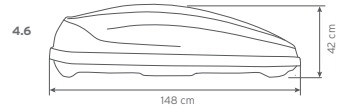

SPECIFICATIONS.

All the ins en outs.

Distance between roof carriers in mm:

Hapro Traxer 4.6, 5.6

A = min. 550 mm
B = max. 890 mm

Hapro Traxer 6.2, 6.6, 8.6

A = min. 550 mm
B = max. 950 mm

Maximum dimensions roof carriers in mm:

Outside dimensions:

Specifications	Hapro Traxer 4.6	Hapro Traxer 5.6	Hapro Traxer 6.2	Hapro Traxer 6.6	Hapro Traxer 8.6
L x W x H outside	148 x 97 x 42 cm	177 x 77 x 42 cm	193 x 65 x 42 cm	191 x 81 x 42 cm	215 x 90 x 43 cm
L x W x H inside	143 x 92 x 41 cm	172 x 72 x 41 cm	188 x 60 x 41 cm	186 x 76 x 41 cm	210 x 85 x 42 cm
Contents	370 L	370 L	320 L	410 L	530 L
Empty weight	15,5 Kg	15 Kg	15 Kg	18 Kg	21,5 Kg
Max. allowed load	75 Kg	75 Kg	75 Kg	75 Kg	75 Kg
Opening	left and right	left and right	right	left and right	left and right
Central locking system	yes	yes	yes	yes	yes
Luggage straps	2	2	3	3	3
Mounting system	Premium-Fit	Premium-Fit	Premium-Fit	Premium-Fit	Premium-Fit
Suitable for skis and accessories	-	± 6 pair	± 4 pair	± 6 pair	± 7-8 pair
Material Matt Silver Grey and Anthracite	ABS/ASA	ABS/ASA	ABS/ASA	ABS/ASA	ABS/ASA
Material Titanium, Brilliant Black and Pure White	-	-	-	ABS/PMMA	ABS/PMMA
Metal reinforcement rail bottom (2)	yes	yes	yes	yes	yes
Warranty	5 years	5 years	5 years	5 years	5 years