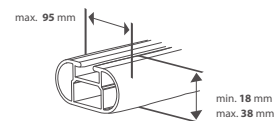

SPECIFICATIONS.

All the ins en outs.

Distance between roof carriers in mm:

Hapro Traxer 4.6, 5.6

A = min. 550 mm
B = max. 890 mm

Hapro Traxer 6.2, 6.6, 8.6

A = min. 550 mm
B = max. 950 mm

Maximum dimensions roof carriers in mm:

Outside dimensions:

Specifications	Hapro Traxer 4.6	Hapro Traxer 5.6	Hapro Traxer 6.2	Hapro Traxer 6.6	Hapro Traxer 8.6
L x W x H outside	148 x 97 x 42 cm	177 x 77 x 42 cm	193 x 65 x 42 cm	191 x 81 x 42 cm	215 x 90 x 43 cm
L x W x H inside	143 x 92 x 41 cm	172 x 72 x 41 cm	188 x 60 x 41 cm	186 x 76 x 41 cm	210 x 85 x 42 cm
Contents	370 L	370 L	320 L	410 L	530 L
Empty weight	15,5 Kg	15 Kg	15 Kg	18 Kg	21,5 Kg
Max. allowed load	75 Kg	75 Kg	75 Kg	75 Kg	75 Kg
Opening	left and right	left and right	right	left and right	left and right
Central locking system	yes	yes	yes	yes	yes
Luggage straps	2	2	3	3	3
Mounting system	Premium-Fit	Premium-Fit	Premium-Fit	Premium-Fit	Premium-Fit
Suitable for skis and accessories	-	± 6 pair	± 4 pair	± 6 pair	± 7-8 pair
Material Matt Silver Grey and Anthracite	ABS/ASA	ABS/ASA	ABS/ASA	ABS/ASA	ABS/ASA
Material Titanium, Brilliant Black and Pure White	-	-	-	ABS/PMMA	ABS/PMMA
Metal reinforcement rail bottom (2)	yes	yes	yes	yes	yes
Warranty	5 years	5 years	5 years	5 years	5 years