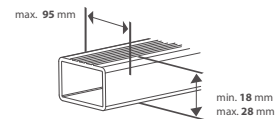

SPECIFICATIONS.

All the ins en outs.

Distance between roof carriers in mm:

Hapro Traxer 4.6, 5.6

A = min. 550 mm
B = max. 890 mm

Hapro Traxer 6.2, 6.6, 8.6

A = min. 550 mm
B = max. 950 mm

Maximum dimensions roof carriers in mm:

Outside dimensions:

Specifications	Hapro Traxer 4.6	Hapro Traxer 5.6	Hapro Traxer 6.2	Hapro Traxer 6.6	Hapro Traxer 8.6
L x W x H outside	148 x 97 x 42 cm	177 x 77 x 42 cm	193 x 65 x 42 cm	191 x 81 x 42 cm	215 x 90 x 43 cm
L x W x H inside	143 x 92 x 41 cm	172 x 72 x 41 cm	188 x 60 x 41 cm	186 x 76 x 41 cm	210 x 85 x 42 cm
Contents	370 L	370 L	320 L	410 L	530 L
Empty weight	15,5 Kg	15 Kg	15 Kg	18 Kg	21,5 Kg
Max. allowed load	75 Kg	75 Kg	75 Kg	75 Kg	75 Kg
Opening	left and right	left and right	right	left and right	left and right
Central locking system	yes	yes	yes	yes	yes
Luggage straps	2	2	3	3	3
Mounting system	Premium-Fit	Premium-Fit	Premium-Fit	Premium-Fit	Premium-Fit
Suitable for skis and accessories	-	± 6 pair	± 4 pair	± 6 pair	± 7-8 pair
Material Matt Silver Grey and Anthracite	ABS/ASA	ABS/ASA	ABS/ASA	ABS/ASA	ABS/ASA
Material Titanium, Brilliant Black and Pure White	-	-	-	ABS/PMMA	ABS/PMMA
Metal reinforcement rail bottom (2)	yes	yes	yes	yes	yes
Warranty	5 years	5 years	5 years	5 years	5 years