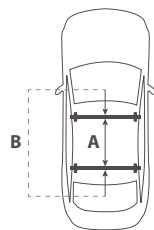

SAFE AND SECURE.

Welding would be the lesser option...

The Traxer is attached to the roof racks with four Premium-Fits that can be shifted separately. Each one centers itself on the roof rack, which makes the Premium-Fit a perfect fit for any roof rack system with a maximum width of 95 mm. The clamps are covered with a synthetic material for extra grip and to protect the roof rack. Of course the Premium-Fit system has been thoroughly tested. The roof boxes are certified following the strict ISO 11154 and TÜV safety regulations.

SPECIFICATIONS.

All the ins en outs.

Distance between roof carriers in mm:

Hapro Traxer 4.6, 5.6

A = min. 550 mm
B = max. 890 mm

Hapro Traxer 6.2, 6.6, 8.6

A = min. 550 mm
B = max. 950 mm

Maximum dimensions roof carriers in mm:

Outside dimensions:

Specifications	Hapro Traxer 4.6	Hapro Traxer 5.6	Hapro Traxer 6.2	Hapro Traxer 6.6	Hapro Traxer 8.6
L x W x H outside	148 x 97 x 42 cm	177 x 77 x 42 cm	193 x 65 x 42 cm	191 x 81 x 42 cm	215 x 90 x 43 cm
L x W x H inside	143 x 92 x 41 cm	172 x 72 x 41 cm	188 x 60 x 41 cm	186 x 76 x 41 cm	210 x 85 x 42 cm
Contents	370 L	370 L	320 L	410 L	530 L
Empty weight	15,5 Kg	15 Kg	15 Kg	18 Kg	21,5 Kg
Max. allowed load	75 Kg	75 Kg	75 Kg	75 Kg	75 Kg
Opening	left and right	left and right	right	left and right	left and right
Central locking system	yes	yes	yes	yes	yes
Luggage straps	2	2	3	3	3
Mounting system	Premium-Fit	Premium-Fit	Premium-Fit	Premium-Fit	Premium-Fit
Suitable for skis and accessories	-	± 6 pair	± 4 pair	± 6 pair	± 7-8 pair
Material Matt Silver Grey and Anthracite	ABS/ASA	ABS/ASA	ABS/ASA	ABS/ASA	ABS/ASA
Material Titanium, Brilliant Black and Pure White	-	-	-	ABS/PMMA	ABS/PMMA
Metal reinforcement rail bottom (2)	yes	yes	yes	yes	yes
Warranty	5 years	5 years	5 years	5 years	5 years