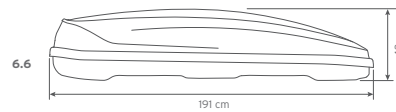

SPECIFICATIONS.

All the ins en outs.

Distance between roof carriers in mm:

Hapro Traxer 4.6, 5.6

A = min. 550 mm
B = max. 890 mm

Hapro Traxer 6.2, 6.6, 8.6

A = min. 550 mm
B = max. 950 mm

Maximum dimensions roof carriers in mm:

Outside dimensions:

Specifications	Hapro Traxer 4.6	Hapro Traxer 5.6	Hapro Traxer 6.2	Hapro Traxer 6.6	Hapro Traxer 8.6
L x W x H outside	148 x 97 x 42 cm	177 x 77 x 42 cm	193 x 65 x 42 cm	191 x 81 x 42 cm	215 x 90 x 43 cm
L x W x H inside	143 x 92 x 41 cm	172 x 72 x 41 cm	188 x 60 x 41 cm	186 x 76 x 41 cm	210 x 85 x 42 cm
Contents	370 L	370 L	320 L	410 L	530 L
Empty weight	15,5 Kg	15 Kg	15 Kg	18 Kg	21,5 Kg
Max. allowed load	75 Kg	75 Kg	75 Kg	75 Kg	75 Kg
Opening	left and right	left and right	right	left and right	left and right
Central locking system	yes	yes	yes	yes	yes
Luggage straps	2	2	3	3	3
Mounting system	Premium-Fit	Premium-Fit	Premium-Fit	Premium-Fit	Premium-Fit
Suitable for skis and accessories	-	± 6 pair	± 4 pair	± 6 pair	± 7-8 pair
Material Matt Silver Grey and Anthracite	ABS/ASA	ABS/ASA	ABS/ASA	ABS/ASA	ABS/ASA
Material Titanium, Brilliant Black and Pure White	-	-	-	ABS/PMMA	ABS/PMMA
Metal reinforcement rail bottom (2)	yes	yes	yes	yes	yes
Warranty	5 years	5 years	5 years	5 years	5 years