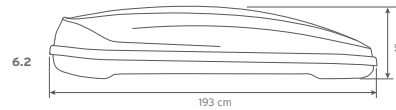

SPECIFICATIONS.

All the ins en outs.

Distance between roof carriers in mm:

Hapro Traxer 4.6, 5.6

A = min. 550 mm
B = max. 890 mm

Hapro Traxer 6.2, 6.6, 8.6

A = min. 550 mm
B = max. 950 mm

Maximum dimensions roof carriers in mm:

Outside dimensions:

Specifications	Hapro Traxer 4.6	Hapro Traxer 5.6	Hapro Traxer 6.2	Hapro Traxer 6.6	Hapro Traxer 8.6
L x W x H outside	148 x 97 x 42 cm	177 x 77 x 42 cm	193 x 65 x 42 cm	191 x 81 x 42 cm	215 x 90 x 43 cm
L x W x H inside	143 x 92 x 41 cm	172 x 72 x 41 cm	188 x 60 x 41 cm	186 x 76 x 41 cm	210 x 85 x 42 cm
Contents	370 L	370 L	320 L	410 L	530 L
Empty weight	15,5 Kg	15 Kg	15 Kg	18 Kg	21,5 Kg
Max. allowed load	75 Kg	75 Kg	75 Kg	75 Kg	75 Kg
Opening	left and right	left and right	right	left and right	left and right
Central locking system	yes	yes	yes	yes	yes
Luggage straps	2	2	3	3	3
Mounting system	Premium-Fit	Premium-Fit	Premium-Fit	Premium-Fit	Premium-Fit
Suitable for skis and accessories	-	± 6 pair	± 4 pair	± 6 pair	± 7-8 pair
Material Matt Silver Grey and Anthracite	ABS/ASA	ABS/ASA	ABS/ASA	ABS/ASA	ABS/ASA
Material Titanium, Brilliant Black and Pure White	-	-	-	ABS/PMMA	ABS/PMMA
Metal reinforcement rail bottom (2)	yes	yes	yes	yes	yes
Warranty	5 years	5 years	5 years	5 years	5 years