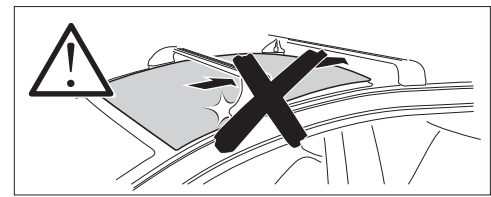

1

Kit 186226

CHERY Tiggo 4, 5-dr SUV, 25-

ISO 11154-E

This kit is only for vehicles with flush railing.

1 KIT
Safety

1

090 x4

071 x4

030 x4

Spare Part 54201 x4

+ = Max: 75 kg / 165 lbs

Max 130 km/h / 80 Mph

2 FOOT PACK

2

> Instructions

4 Nm

x4

x1

80 km/h / 50 Mph