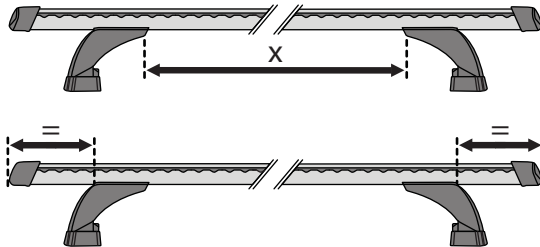

16

CLOSE • FERMER • CERRAR • GESCHLOSSEN • VICINO • FECHAR • 关紧 • ЗАКРЫТЬ

17

18

ATTENTION • ATENCIÓN • AUFMERKSAMKEIT • ATTENZIONE • ATENÇÃO • 注意 • ВНИМАНИЕ

F

T

HD

P