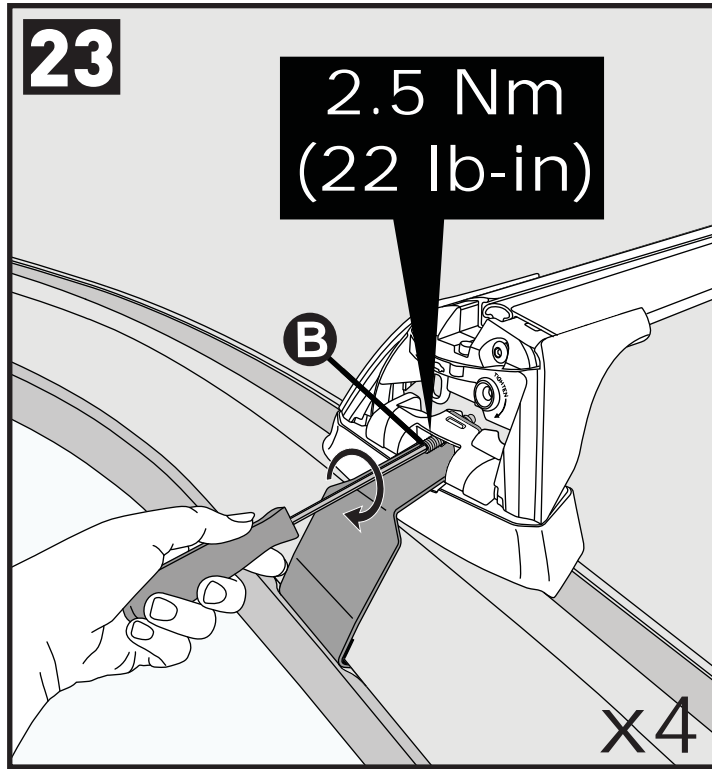

		1	2
Land Rover Range Rover Evoque, 5dr SUV 11+	NZ, AU, EU, ZA, CN	X = 995 mm (39 1/8")	X = 990 mm (39")

20

21

8 mm / inches

Make Model, Variant, xdr's Vehicle Type xx+	A	B
AU, NZ, CN, US, EU, ZA	xxxx mm (xxx xxx)	xxxx mm (xxx xxx)
AU, NZ, CN, US, EU, ZA	xxxx mm (xxx xxx)	xxxx mm (xxx xxx)
AU, NZ, CN, US, EU, ZA	xxxx mm (xxx xxx)	xxxx mm (xxx xxx)