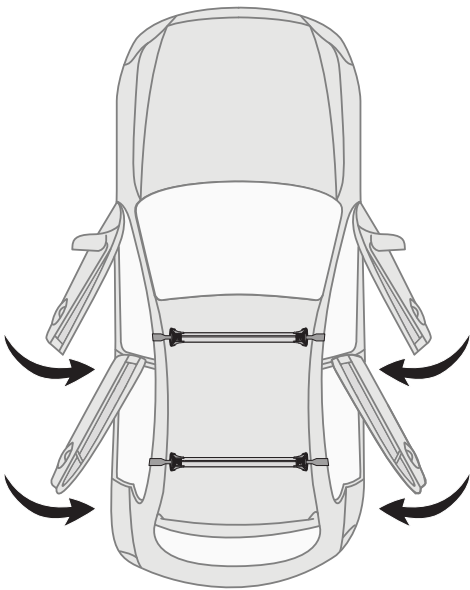

		1	2
Land Rover Range Rover Evoque, 5dr SUV 11+	NZ, AU, EU, ZA, CN	X = 995 mm (39 1/8")	X = 990 mm (39")

20

21

8 mm / inches

Make Model, Variant, xdr's Vehicle Type xx+	A	B
AU, NZ, CN, US, EU, ZA	xxxx mm (xxx xxx)	xxxx mm (xxx xxx)
AU, NZ, CN, US, EU, ZA	xxxx mm (xxx xxx)	xxxx mm (xxx xxx)
AU, NZ, CN, US, EU, ZA	xxxx mm (xxx xxx)	xxxx mm (xxx xxx)