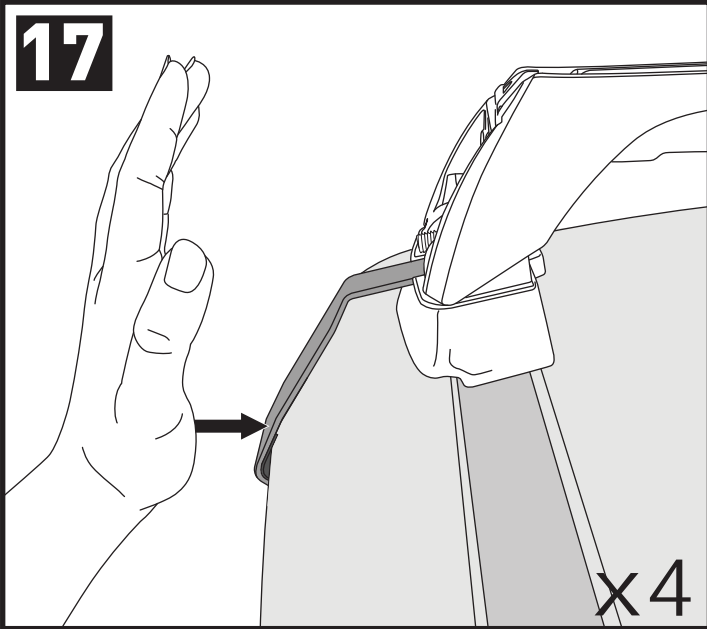

16

CLOSE • FERMER • CERRAR • GESCHLOSSEN • VICINO • FECHAR • 关紧 • ЗАКРЫТЬ

17

18

ATTENTION • ATENCIÓN • AUFMERKSAMKEIT • ATTENZIONE • ATENÇÃO • 注意 • ВНИМАНИЕ

F

T

HD

P