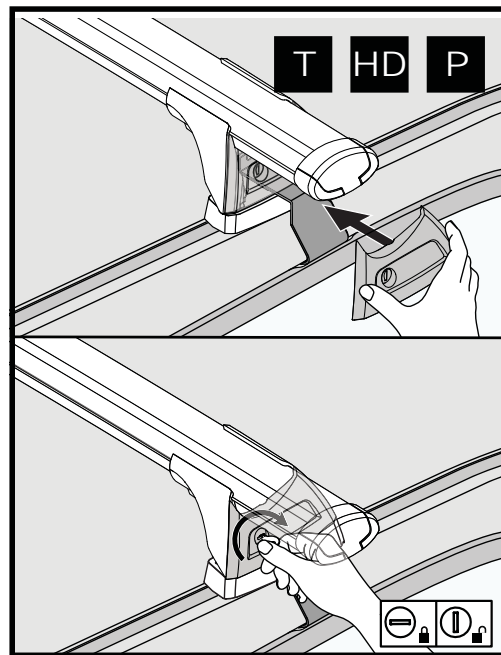

		1	2
Land Rover Range Rover Evoque, 5dr SUV 11+	NZ, AU, EU, ZA, CN	X = 995 mm (39 1/8")	X = 990 mm (39")

20

21

8 mm / inches

Make Model, Variant, xdr's Vehicle Type xx+	A	B
AU, NZ, CN, US, EU, ZA	xxxx mm (xxx xxx)	xxxx mm (xxx xxx)
AU, NZ, CN, US, EU, ZA	xxxx mm (xxx xxx)	xxxx mm (xxx xxx)
AU, NZ, CN, US, EU, ZA	xxxx mm (xxx xxx)	xxxx mm (xxx xxx)