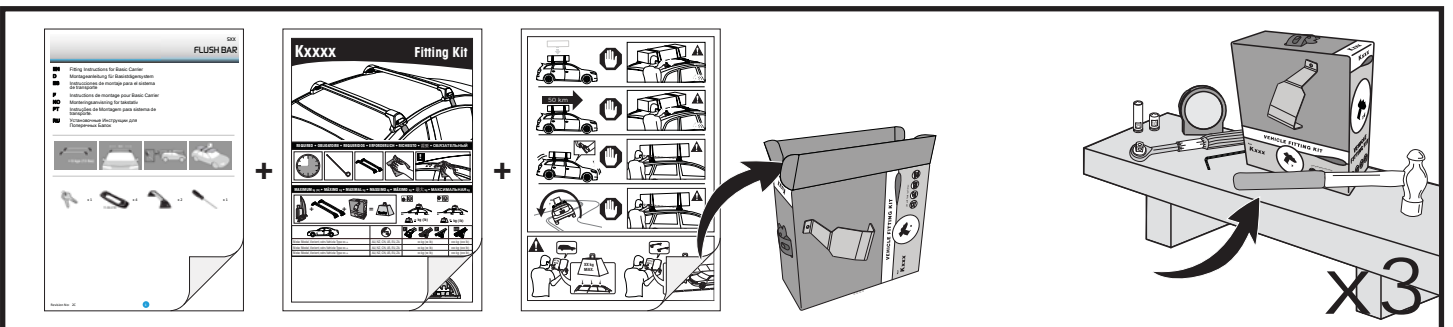

Yakima Australia Pty Ltd
17 Hinkler Court, Brendale
QLD 4500, Australia

Yakima Europe Coöperatief U.A.
Archimedesbaan 25, 3439
ME Nieuwegein, The Netherlands

Yakima Products, Inc.
15025 SW Koll Pkway,
Beaverton, OR 97006 USA