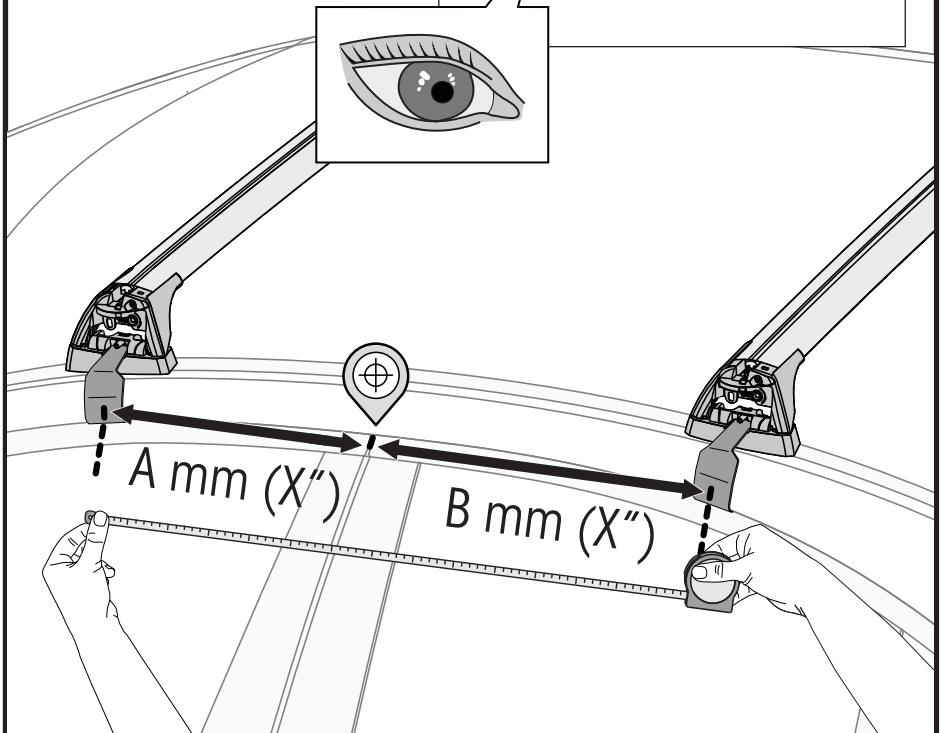

		1	2
Land Rover Range Rover Evoque, 5dr SUV 11+	NZ, AU, EU, ZA, CN	X = 995 mm (39 1/8")	X = 990 mm (39")

20

21

8 mm / inches

Make Model, Variant, xdr's Vehicle Type xx+	A	B
AU, NZ, CN, US, EU, ZA	xxxx mm (xxx xxx)	xxxx mm (xxx xxx)
AU, NZ, CN, US, EU, ZA	xxxx mm (xxx xxx)	xxxx mm (xxx xxx)
AU, NZ, CN, US, EU, ZA	xxxx mm (xxx xxx)	xxxx mm (xxx xxx)