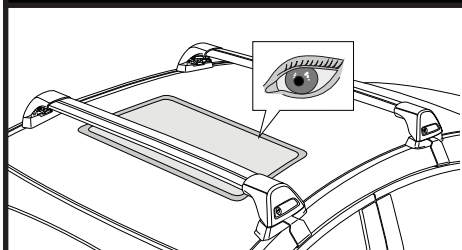

x4

ATTENTION • ATENCIÓN • AUFMERKSAMKEIT • ATTENZIONE • ATENÇÃO • 注意 • ВНИМАНИЕ