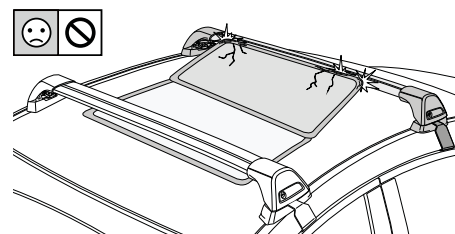

x4

ATTENTION • ATENCIÓN • AUFMERKSAMKEIT • ATTENZIONE • ATENÇÃO • 注意 • ВНИМАНИЕ