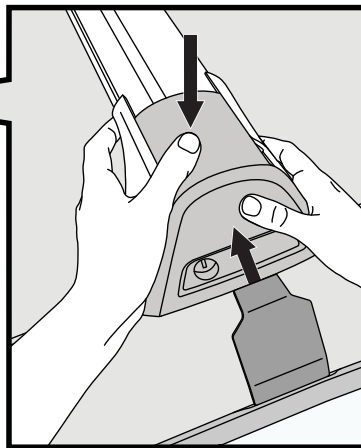

		1	2
Land Rover Range Rover Evoque, 5dr SUV 11+	NZ, AU, EU, ZA, CN	X = 995 mm (39 1/8")	X = 990 mm (39")

20

21

8 mm / inches

Make Model, Variant, xdr's Vehicle Type xx+	A	B
AU, NZ, CN, US, EU, ZA	xxxx mm (xxx xxx)	xxxx mm (xxx xxx)
AU, NZ, CN, US, EU, ZA	xxxx mm (xxx xxx)	xxxx mm (xxx xxx)
AU, NZ, CN, US, EU, ZA	xxxx mm (xxx xxx)	xxxx mm (xxx xxx)