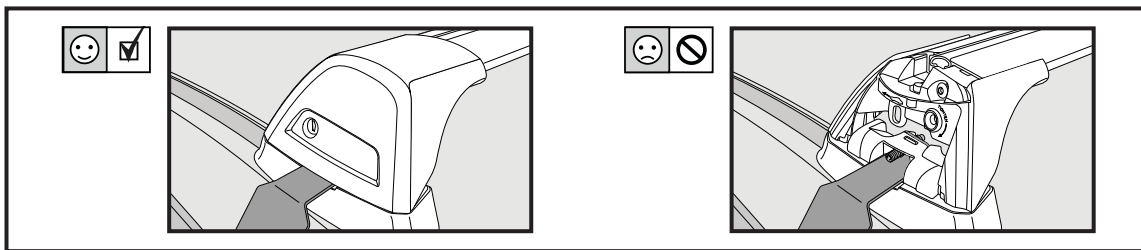

		1	2
Land Rover Range Rover Evoque, 5dr SUV 11+	NZ, AU, EU, ZA, CN	X = 995 mm (39 1/8")	X = 990 mm (39")

20

21

8 mm / inches

Make Model, Variant, xdr's Vehicle Type xx+	A	B
AU, NZ, CN, US, EU, ZA	xxxx mm (xxx xxx)	xxxx mm (xxx xxx)
AU, NZ, CN, US, EU, ZA	xxxx mm (xxx xxx)	xxxx mm (xxx xxx)
AU, NZ, CN, US, EU, ZA	xxxx mm (xxx xxx)	xxxx mm (xxx xxx)