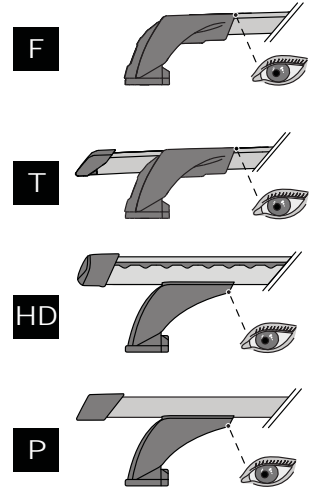

		1	2
Land Rover Range Rover Evoque, 5dr SUV 11+	NZ, AU, EU, ZA, CN	X = 995 mm (39 1/8")	X = 990 mm (39")

20

21

8 mm / inches

Make Model, Variant, xdr's Vehicle Type xx+	A	B
AU, NZ, CN, US, EU, ZA	xxxx mm (xxx xxx)	xxxx mm (xxx xxx)
AU, NZ, CN, US, EU, ZA	xxxx mm (xxx xxx)	xxxx mm (xxx xxx)
AU, NZ, CN, US, EU, ZA	xxxx mm (xxx xxx)	xxxx mm (xxx xxx)