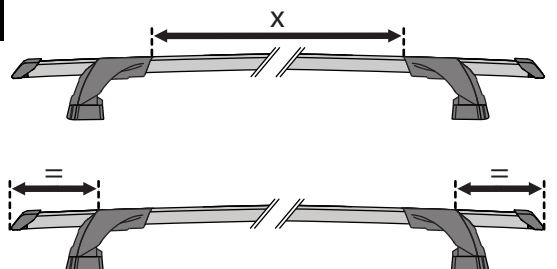

16

CLOSE • FERMER • CERRAR • GESCHLOSSEN • VICINO • FECHAR • 关紧 • ЗАКРЫТЬ

17

18

ATTENTION • ATENCIÓN • AUFMERKSAMKEIT • ATTENZIONE • ATENÇÃO • 注意 • ВНИМАНИЕ

F

T

HD

P