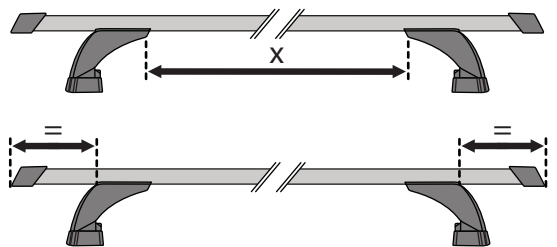

16

CLOSE • FERMER • CERRAR • GESCHLOSSEN • VICINO • FECHAR • 关紧 • ЗАКРЫТЬ

17

18

ATTENTION • ATENCIÓN • AUFMERKSAMKEIT • ATTENZIONE • ATENÇÃO • 注意 • ВНИМАНИЕ

F

T

HD

P