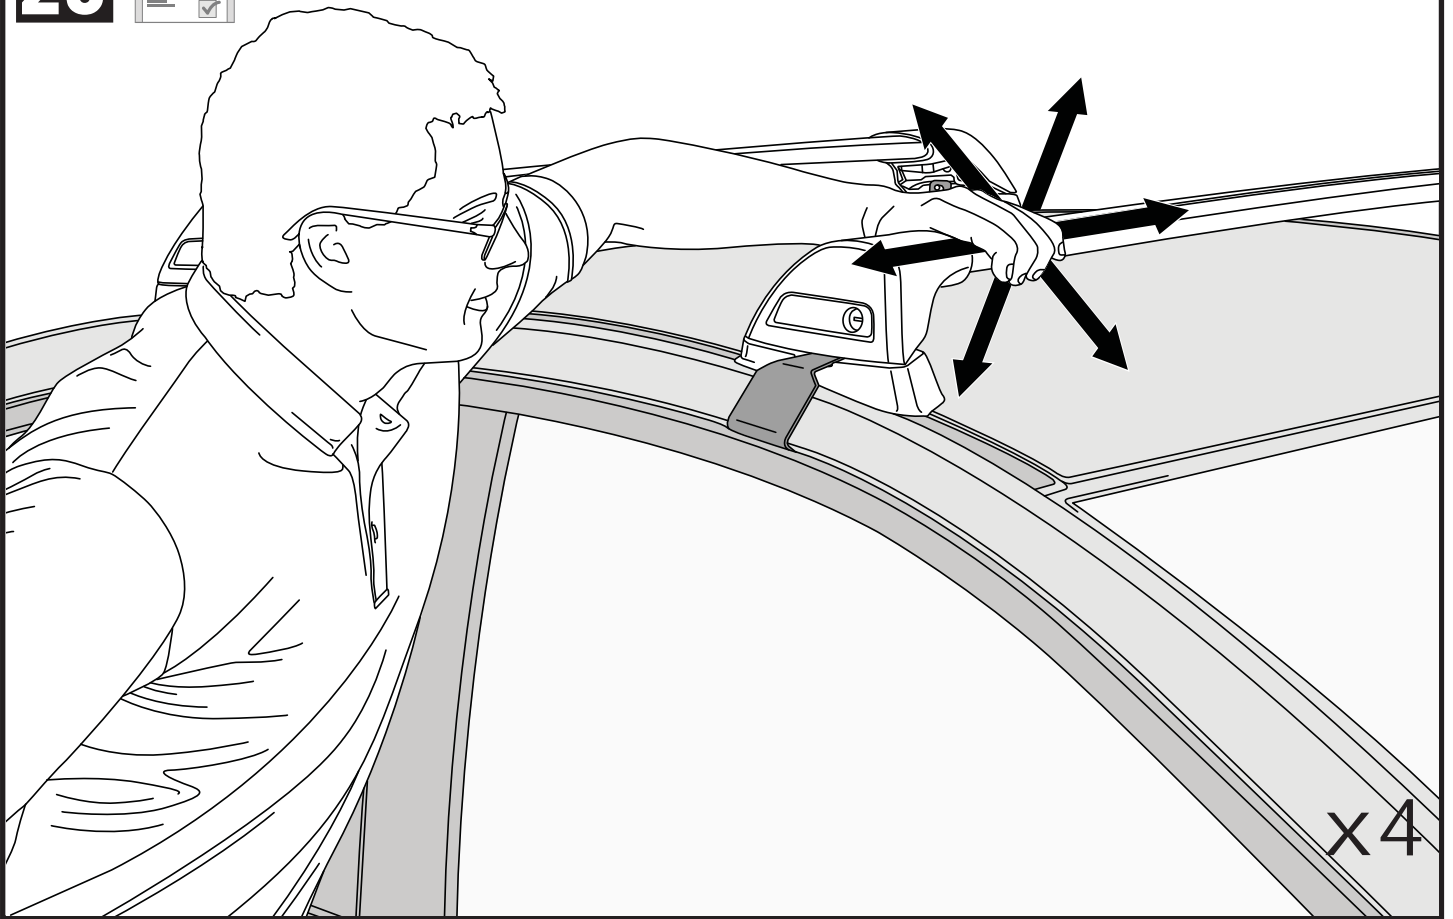

25

ATTENTION • ATENCIÓN • AUFMERKSAMKEIT • ATTENZIONE • ATENÇÃO • 注意 • ВНИМАНИЕ

1. **EN** Please read safety and warranty booklet included with this product prior to use. For more information visit your local dealer.
2. **FR** Veuillez lire attentivement le manuel de sécurité et de garantie avant utilisation. Pour plus d'informations, visitez votre concessionnaire local.
3. **ES** Por favor, lea folleto de seguridad y garantía que se incluye con este producto antes de su uso. Para obtener más información, visite a su distribuidor local.
4. **DE** Bitte lesen und beachten Sie die beiliegende Montageanleitung, Sicherheitshinweise und Garantiebedingungen bevor Sie das Produkt montieren/benutzen. Für weitere Informationen kontaktieren Sie bitte Ihren Händler.
5. **IT** Si prega di leggere il libretto di sicurezza e garanzia incluso nel prodotto prima dell'uso. Per maggiori informazioni visita il rivenditore locale.
6. **PT** Por favor leia o manual de segurança e garantia incluído, antes de utilizar o produto. Para mais informações visite o seu revendedor local.
7. **CN** 使用前, 请仔细阅读产品内安全和保修细则。欲了解更多信息, 请咨询当地经销商。
8. **RU** Пожалуйста, ознакомьтесь с инструкцией перед тем, как использовать товар. Для получения более подробной информации обратитесь к местному дилеру.