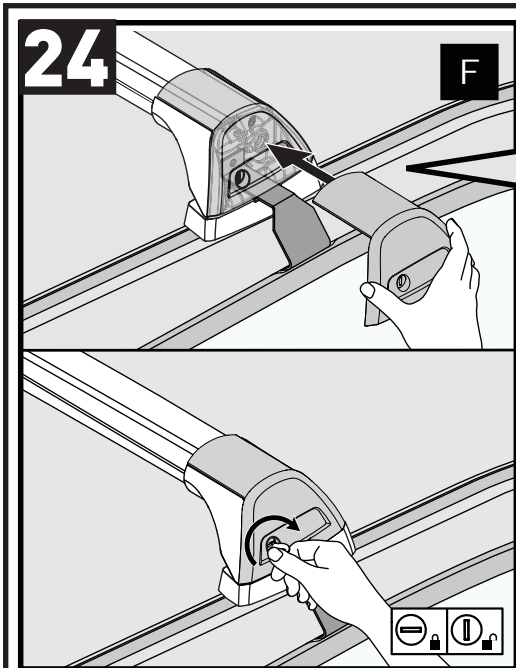

		1	2
Land Rover Range Rover Evoque, 5dr SUV 11+	NZ, AU, EU, ZA, CN	X = 995 mm (39 1/8")	X = 990 mm (39")

20

21

8 mm / inches

Make Model, Variant, xdr's Vehicle Type xx+	A	B
AU, NZ, CN, US, EU, ZA	xxxx mm (xxx xxx)	xxxx mm (xxx xxx)
AU, NZ, CN, US, EU, ZA	xxxx mm (xxx xxx)	xxxx mm (xxx xxx)
AU, NZ, CN, US, EU, ZA	xxxx mm (xxx xxx)	xxxx mm (xxx xxx)