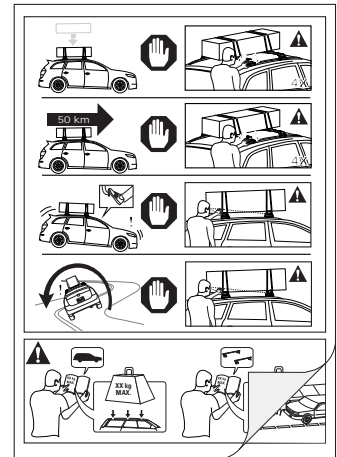

Yakima Australia Pty Ltd
17 Hinkler Court, Brendale
QLD 4500, Australia

Yakima Europe Coöperatief U.A.
Archimedesbaan 25, 3439
ME Nieuwegein, The Netherlands

Yakima Products, Inc.
15025 SW Koll Pkway,
Beaverton, OR 97006 USA