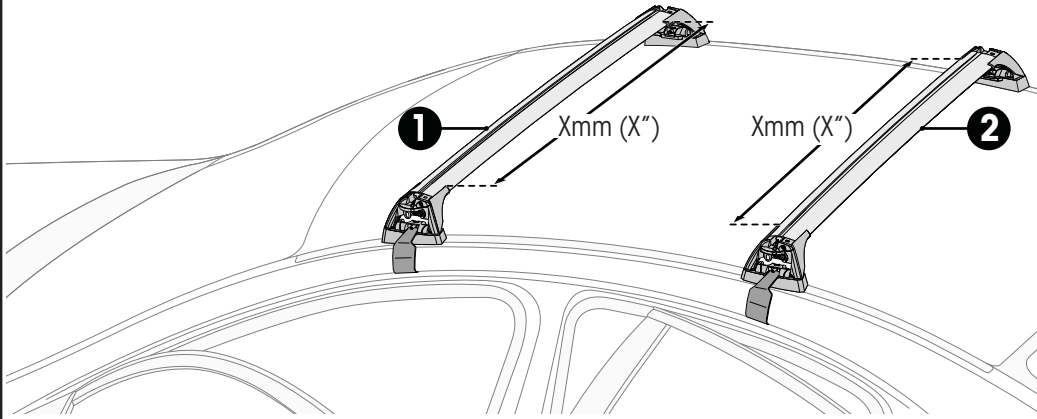

		1	2
Land Rover Range Rover Evoque, 5dr SUV 11+	NZ, AU, EU, ZA, CN	X = 995 mm (39 1/8")	X = 990 mm (39")

20

21

8 mm / inches

Make Model, Variant, xdr's Vehicle Type xx+	A	B
AU, NZ, CN, US, EU, ZA	xxxx mm (xxx xxx)	xxxx mm (xxx xxx)
AU, NZ, CN, US, EU, ZA	xxxx mm (xxx xxx)	xxxx mm (xxx xxx)
AU, NZ, CN, US, EU, ZA	xxxx mm (xxx xxx)	xxxx mm (xxx xxx)