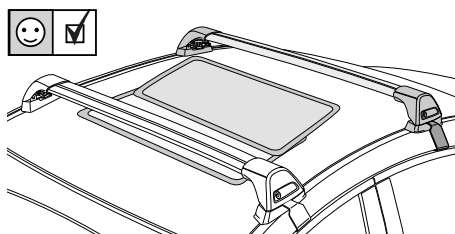

x4

ATTENTION • ATENCIÓN • AUFMERKSAMKEIT • ATTENZIONE • ATENÇÃO • 注意 • ВНИМАНИЕ