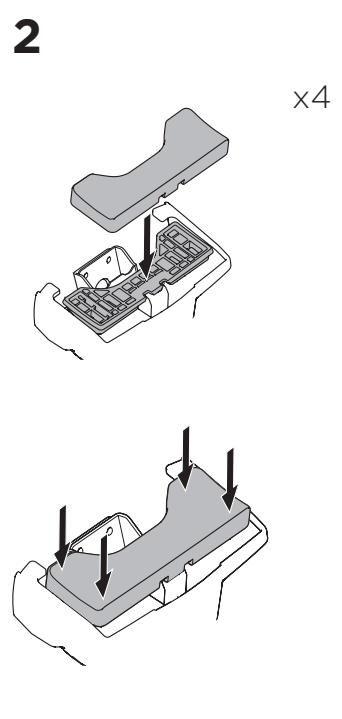

1

Kit 145066

HONDA Civic, 4-dr Sedan, 16-21

ISO 11154-E

5562187001

Bring your life
thule.com

THULE WingBar Evo	THULE WingBar Edge	THULE WingBar	THULE SquareBar Evo	Evo X (scale)	Edge X (scale)
HONDA Civic, 4-dr Sedan, 16-21				38,5	B
THULE ProBar Evo	THULE SlideBar Evo				X (mm/inch)
HONDA Civic, 4-dr Sedan, 16-21				1036 mm / 40 3/4"	

THULE WingBar Evo	THULE WingBar Edge	THULE WingBar	THULE SquareBar Evo	Evo Y (scale)	Edge Y (scale)
HONDA Civic, 4-dr Sedan, 16-21				35	I
THULE ProBar Evo	THULE SlideBar Evo				Y (mm/inch)
HONDA Civic, 4-dr Sedan, 16-21				1001 mm / 39 3/8"	

	W (mm/inch)	Z (mm/inch)
HONDA Civic, 4-dr Sedan, 16-21	750 mm / 29 1/2"	230 mm / 9"