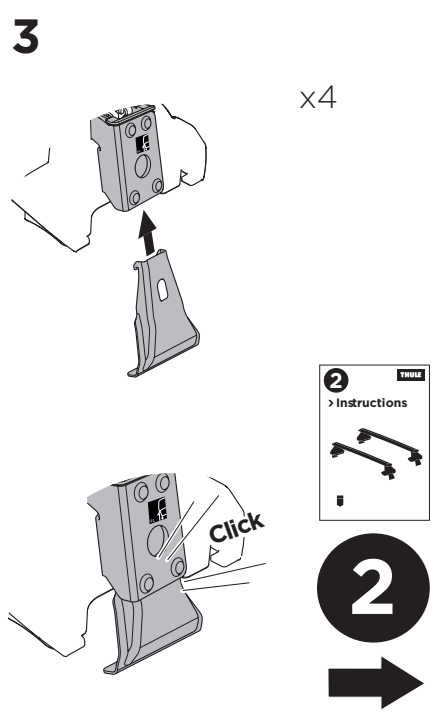

1

Kit 145066

HONDA Civic, 4-dr Sedan, 16-21

ISO 11154-E

5562187001

Bring your life
thule.com

THULE WingBar Evo	THULE WingBar Edge	THULE WingBar	THULE SquareBar Evo	Evo X (scale)	Edge X (scale)
HONDA Civic, 4-dr Sedan, 16-21				38,5	B
THULE ProBar Evo	THULE SlideBar Evo				X (mm/inch)
HONDA Civic, 4-dr Sedan, 16-21				1036 mm / 40 3/4"	

THULE WingBar Evo	THULE WingBar Edge	THULE WingBar	THULE SquareBar Evo	Evo Y (scale)	Edge Y (scale)
HONDA Civic, 4-dr Sedan, 16-21				35	I
THULE ProBar Evo	THULE SlideBar Evo				Y (mm/inch)
HONDA Civic, 4-dr Sedan, 16-21				1001 mm / 39 3/8"	

	W (mm/inch)	Z (mm/inch)
HONDA Civic, 4-dr Sedan, 16-21	750 mm / 29 1/2"	230 mm / 9"