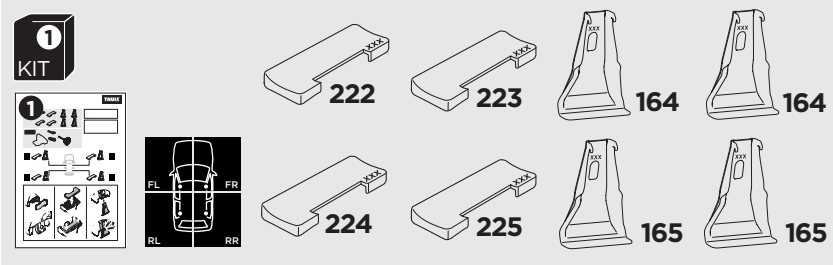

1

Kit 145066

HONDA Civic, 4-dr Sedan, 16-21

ISO 11154-E

5562187001

Bring your life
thule.com

THULE WingBar Evo	THULE WingBar Edge	THULE WingBar	THULE SquareBar Evo	Evo X (scale)	Edge X (scale)
HONDA Civic, 4-dr Sedan, 16-21				38,5	B
THULE ProBar Evo	THULE SlideBar Evo				X (mm/inch)
HONDA Civic, 4-dr Sedan, 16-21				1036 mm / 40 3/4"	

THULE WingBar Evo	THULE WingBar Edge	THULE WingBar	THULE SquareBar Evo	Evo Y (scale)	Edge Y (scale)
HONDA Civic, 4-dr Sedan, 16-21				35	I
THULE ProBar Evo	THULE SlideBar Evo				Y (mm/inch)
HONDA Civic, 4-dr Sedan, 16-21				1001 mm / 39 3/8"	

	W (mm/inch)	Z (mm/inch)
HONDA Civic, 4-dr Sedan, 16-21	750 mm / 29 1/2"	230 mm / 9"