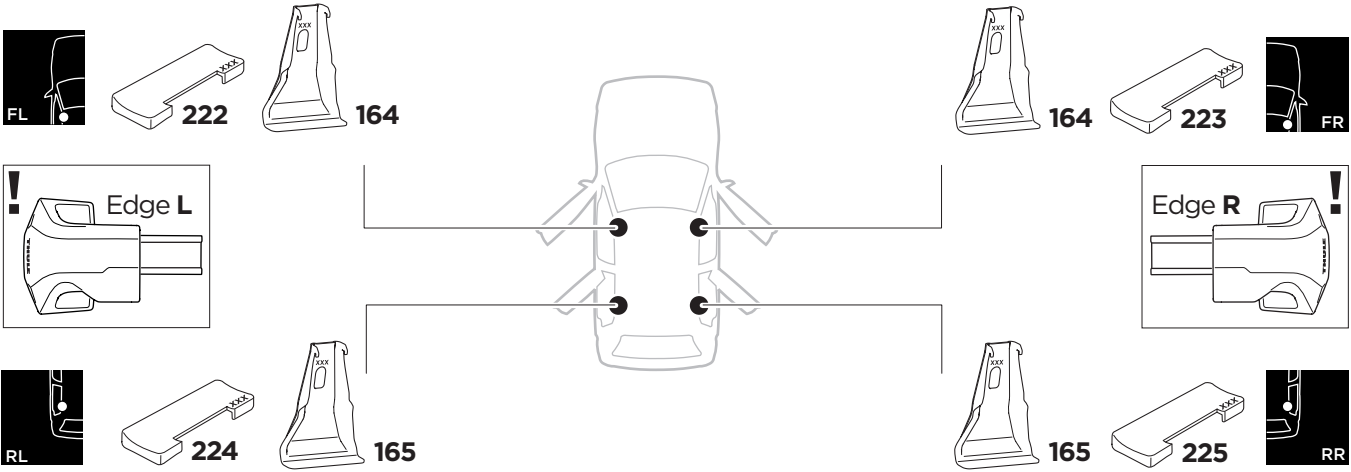

1

Kit 145066

HONDA Civic, 4-dr Sedan, 16-21

ISO 11154-E

5562187001

Bring your life
thule.com

THULE WingBar Evo	THULE WingBar Edge	THULE WingBar	THULE SquareBar Evo	Evo X (scale)	Edge X (scale)
HONDA Civic, 4-dr Sedan, 16-21				38,5	B
THULE ProBar Evo	THULE SlideBar Evo				X (mm/inch)
HONDA Civic, 4-dr Sedan, 16-21				1036 mm / 40 3/4"	

THULE WingBar Evo	THULE WingBar Edge	THULE WingBar	THULE SquareBar Evo	Evo Y (scale)	Edge Y (scale)
HONDA Civic, 4-dr Sedan, 16-21				35	I
THULE ProBar Evo	THULE SlideBar Evo				Y (mm/inch)
HONDA Civic, 4-dr Sedan, 16-21				1001 mm / 39 3/8"	

	W (mm/inch)	Z (mm/inch)
HONDA Civic, 4-dr Sedan, 16-21	750 mm / 29 1/2"	230 mm / 9"