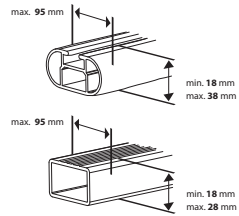

SAFETY FIRST.

Welding would be the lesser option.

The Zenith is attached to the roof racks with four Premium-Fits that can be shifted separately. Each one centers itself on the roof rack, which makes the Premium-Fit a perfect fit for any roof rack system with a maximum width of 95 mm. The clamps are covered with a synthetic material for extra grip and to protect the roof rack. Of course the Premium-Fit system has been thoroughly tested. The roof boxes are certified following the strict ISO 11154 and TÜV safety regulations.

SPECIFICATIONS.

All the ins and outs.

Distance between roof carriers in mm:

Hapro Zenith 6.6, 8.6

A = min. 550 mm
B = max. 950 mm

Maximum dimensions roof carriers in mm:

Outside dimensions:

Specifications	Hapro Zenith 6.6	Hapro Zenith 8.6
L x W x H outside	191 x 80 x 37 cm	215 x 88 x 37 cm
L x W x H inside	186 x 75 x 36 cm	210 x 83 x 36 cm
Contents	360 L	440 L
Empty weight	19 Kg	23,5 Kg
Max. allowed load	75 Kg	75 Kg
Opening	left and right	left and right
Central locking system	yes	yes
Luggage straps	3	3
Mounting system	Premium-Fit	Premium-Fit
Suitable for skis and accessories	± 6 pair	± 7-8 pair
Material	ABS/PMMA	ABS/PMMA
Metal reinforcement rail bottom (2)	yes	yes
Warranty	5 years	5 years