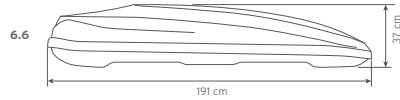

SPECIFICATIONS.

All the ins and outs.

Distance between roof carriers in mm:

Hapro Zenith 6.6, 8.6

A = min. 550 mm
B = max. 950 mm

Maximum dimensions roof carriers in mm:

Outside dimensions:

Specifications	Hapro Zenith 6.6	Hapro Zenith 8.6
L x W x H outside	191 x 80 x 37 cm	215 x 88 x 37 cm
L x W x H inside	186 x 75 x 36 cm	210 x 83 x 36 cm
Contents	360 L	440 L
Empty weight	19 Kg	23,5 Kg
Max. allowed load	75 Kg	75 Kg
Opening	left and right	left and right
Central locking system	yes	yes
Luggage straps	3	3
Mounting system	Premium-Fit	Premium-Fit
Suitable for skis and accessories	± 6 pair	± 7-8 pair
Material	ABS/PMMA	ABS/PMMA
Metal reinforcement rail bottom (2)	yes	yes
Warranty	5 years	5 years