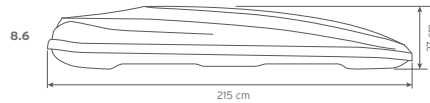

SAFETY FIRST.

Welding would be the lesser option.

The Zenith is attached to the roof racks with four Premium-Fits that can be shifted separately. Each one centers itself on the roof rack, which makes the Premium-Fit a perfect fit for any roof rack system with a maximum width of 95 mm. The clamps are covered with a synthetic material for extra grip and to protect the roof rack. Of course the Premium-Fit system has been thoroughly tested. The roof boxes are certified following the strict ISO 11154 and TÜV safety regulations.

SPECIFICATIONS.

All the ins and outs.

Distance between roof carriers in mm:

Hapro Zenith 6.6, 8.6

A = min. 550 mm
B = max. 950 mm

Maximum dimensions roof carriers in mm:

Outside dimensions:

Specifications	Hapro Zenith 6.6	Hapro Zenith 8.6
L x W x H outside	191 x 80 x 37 cm	215 x 88 x 37 cm
L x W x H inside	186 x 75 x 36 cm	210 x 83 x 36 cm
Contents	360 L	440 L
Empty weight	19 Kg	23,5 Kg
Max. allowed load	75 Kg	75 Kg
Opening	left and right	left and right
Central locking system	yes	yes
Luggage straps	3	3
Mounting system	Premium-Fit	Premium-Fit
Suitable for skis and accessories	± 6 pair	± 7-8 pair
Material	ABS/PMMA	ABS/PMMA
Metal reinforcement rail bottom (2)	yes	yes
Warranty	5 years	5 years