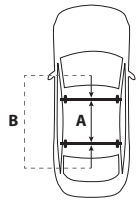

SAFETY FIRST.

Welding would be the lesser option.

The Zenith is attached to the roof racks with four Premium-Fits that can be shifted separately. Each one centers itself on the roof rack, which makes the Premium-Fit a perfect fit for any roof rack system with a maximum width of 95 mm. The clamps are covered with a synthetic material for extra grip and to protect the roof rack. Of course the Premium-Fit system has been thoroughly tested. The roof boxes are certified following the strict ISO 11154 and TÜV safety regulations.

SPECIFICATIONS.

All the ins and outs.

Distance between roof carriers in mm:

Hapro Zenith 6.6, 8.6

A = min. 550 mm
B = max. 950 mm

Maximum dimensions roof carriers in mm:

Outside dimensions:

Specifications	Hapro Zenith 6.6	Hapro Zenith 8.6
L x W x H outside	191 x 80 x 37 cm	215 x 88 x 37 cm
L x W x H inside	186 x 75 x 36 cm	210 x 83 x 36 cm
Contents	360 L	440 L
Empty weight	19 Kg	23,5 Kg
Max. allowed load	75 Kg	75 Kg
Opening	left and right	left and right
Central locking system	yes	yes
Luggage straps	3	3
Mounting system	Premium-Fit	Premium-Fit
Suitable for skis and accessories	± 6 pair	± 7-8 pair
Material	ABS/PMMA	ABS/PMMA
Metal reinforcement rail bottom (2)	yes	yes
Warranty	5 years	5 years