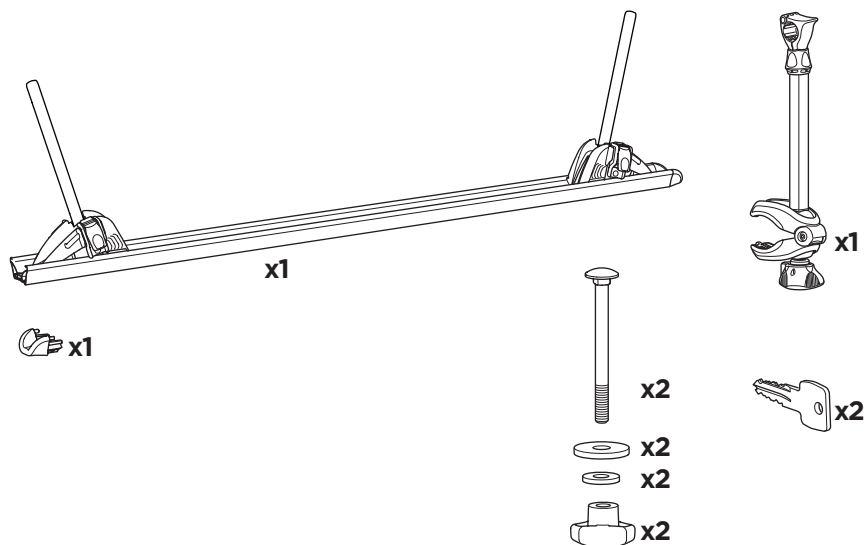

### CITY CRASH

Complies with ISO norm

**i**

**Max 30 kg**

**22-80 mm**

1

2

**i**