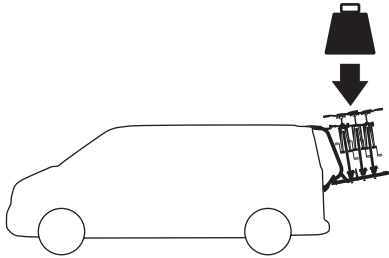

### CITY CRASH

Complies with ISO norm

**i**

**Max 30 kg**

**22-80 mm**

1

2

**i**