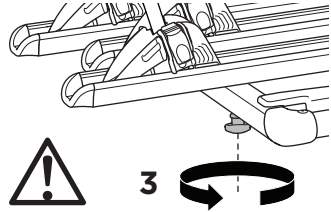

### CITY CRASH

Complies with ISO norm

**i**

**Max 30 kg**

**22-80 mm**

1

2

**i**