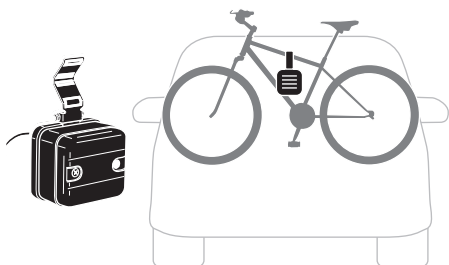

Thule 3rd Brake Light

9904