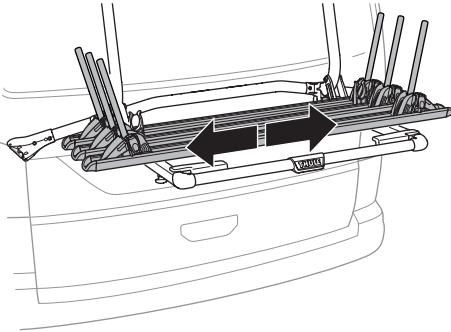

### CITY CRASH

Complies with ISO norm

**i**

**Max 30 kg**

**22-80 mm**

1

2

**i**