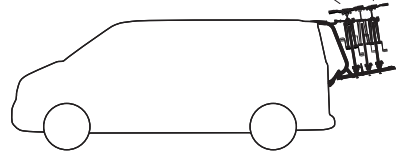

### CITY CRASH

Complies with ISO norm

**i**

**Max 30 kg**

**22-80 mm**

1

2

**i**