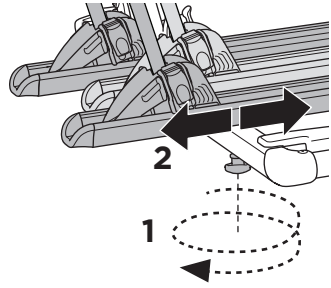

### CITY CRASH

Complies with ISO norm

**i**

**Max 30 kg**

**22-80 mm**

1

2

**i**