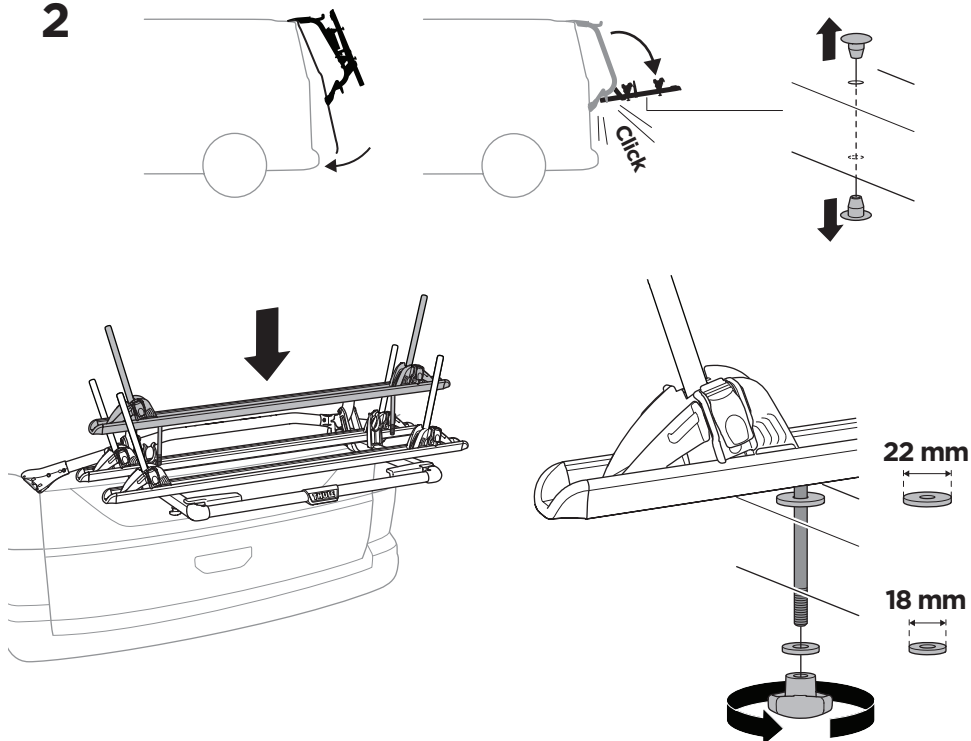

### CITY CRASH

Complies with ISO norm

**i**

**Max 30 kg**

**22-80 mm**

1

2

**i**