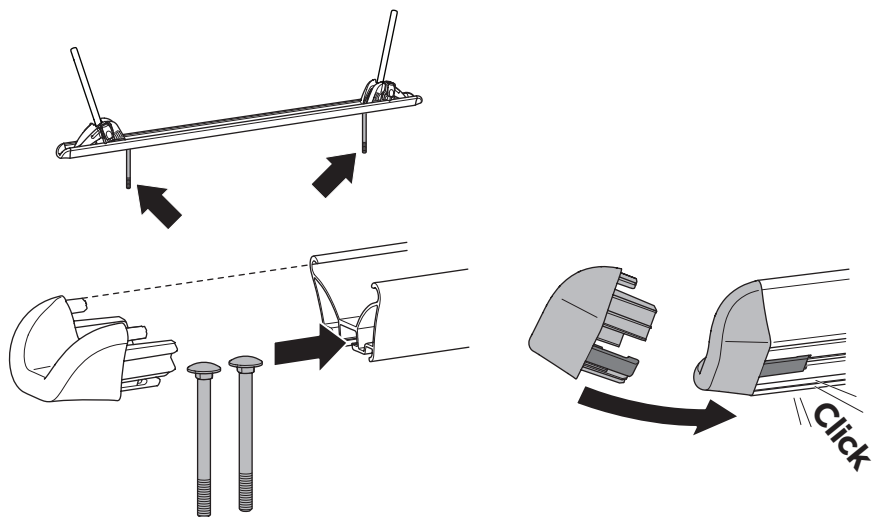

### CITY CRASH

Complies with ISO norm

**i**

**Max 30 kg**

**22-80 mm**

1

2

**i**