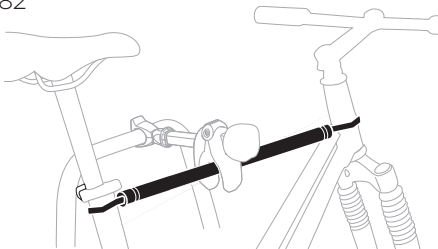

Thule Bike Frame Adapter

982