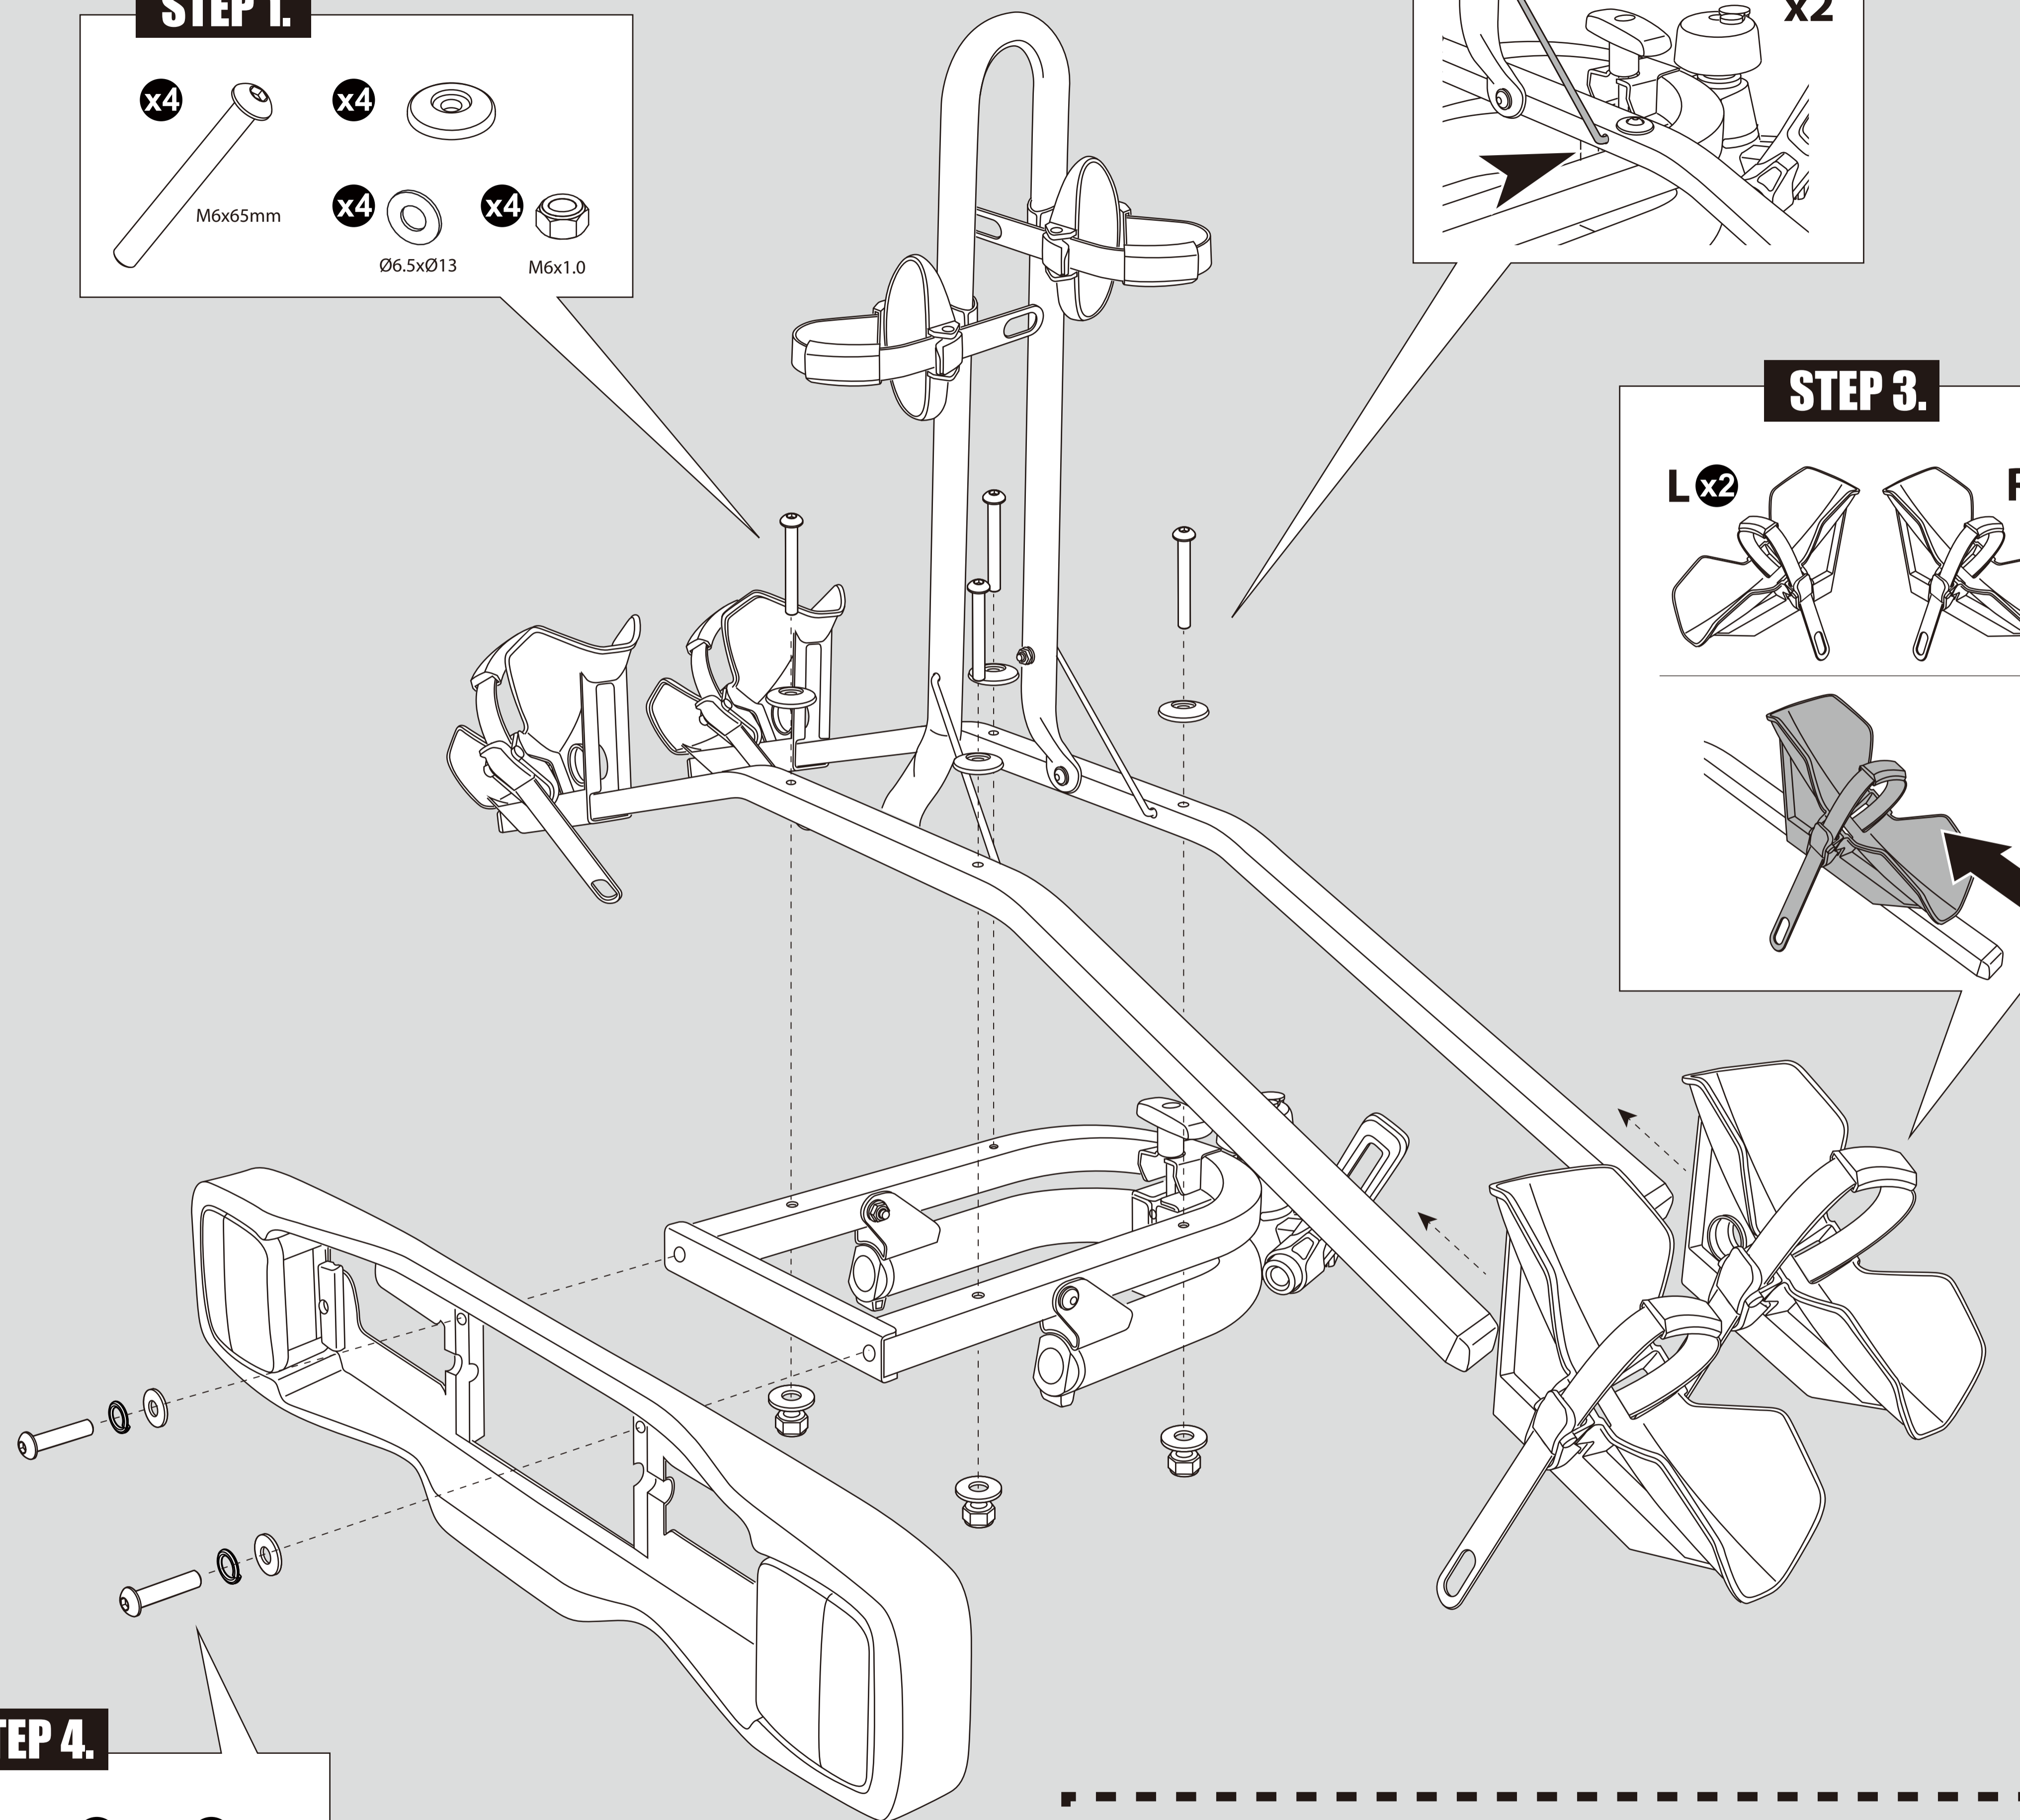

BUZZ RACK

BUZZRACER 2

Max		
20 kg		9.5 kg
30 kg		19.5 kg
40 kg	10.5 kg	29.5 kg
50 kg		39.5 kg
>55 kg		MAX 40 kg

>65mm /
 ISO 50mm /
 7 /
 10.5 /
 2 /
 MAX 2x20kg / MAX 2x44lbs

Made in Taiwan

OK

OK

OK

OK

MAX 40KG

▲ 2 x 20kg = MAX 40 kg ▲

Max 3.25"

Wheel base

10" Tire diameter		26" Tire diameter		29" Tire diameter	
MIN	MAX	MIN	MAX	MIN	MAX
61cm(24")	91cm(36")	86cm(34")	114cm(45")	91cm(36")	119cm(47")

ACCESSORIES

CONNECTOR
47-0100-043-10

7-pin + 7 to 13pin = 13-pin

STEP 1.

- x4 M6x65mm
- x4 Ø6.5xØ13
- x4 M6x1.0

STEP 2.

x2

STEP 3.

L x2 R x2

STEP 4.

- x2 M6x25mm
- x2 M6
- x2 Ø6.5xØ13

Tool

- x1 M6x25mm
- x1
- x1
- x1