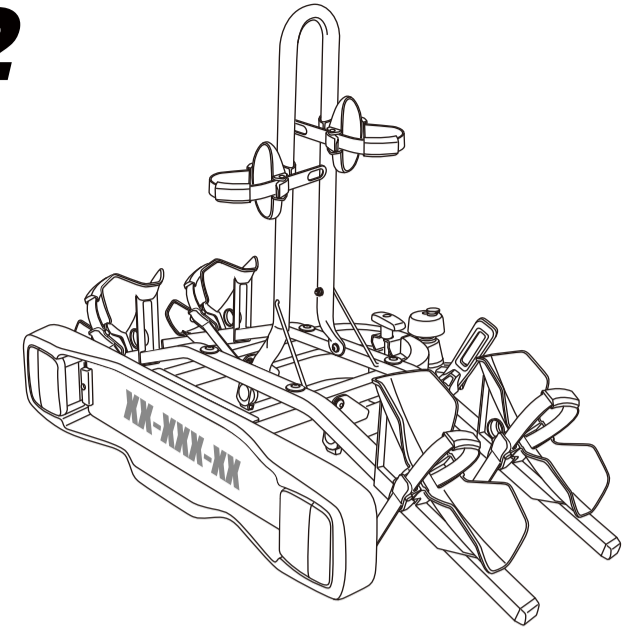

BUZZ RACK

BUZZRACER 2

Max		
20 kg		9.5 kg
30 kg		19.5 kg
40 kg	10.5 kg	29.5 kg
50 kg		39.5 kg
>55 kg		MAX 40 kg

>65mm /
 ISO 50mm /
 7 /
 10.5 /
 2 /
 MAX 2x20kg / MAX 2x44lbs

Made in Taiwan

OK

OK

OK

OK

MAX 40KG

▲ 2 x 20kg = MAX 40 kg ▲

Max 3.25"

Wheel base

10" Tire diameter		26" Tire diameter		29" Tire diameter	
MIN	MAX	MIN	MAX	MIN	MAX
61cm(24")	91cm(36")	86cm(34")	114cm(45")	91cm(36")	119cm(47")

ACCESSORIES

CONNECTOR
47-0100-043-10

7-pin + 7 to 13pin = 13-pin

STEP 1.

- x4 M6x65mm
- x4 Ø6.5xØ13
- x4 M6x1.0

STEP 2.

x2

STEP 3.

L x2 R x2

STEP 4.

- x2 M6x25mm
- x2 M6
- x2 Ø6.5xØ13

Tool

- x1 M6x25mm
- x1
- x1
- x1