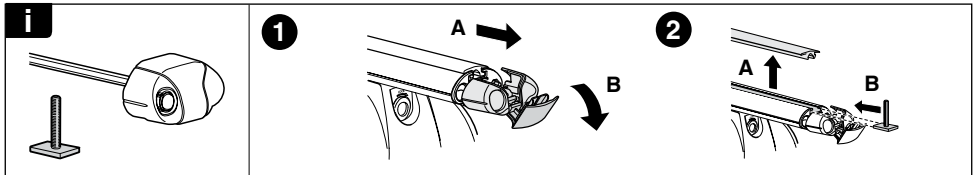

WW ▶ Thule Sweden AB, Box 69, 330 33 Hillerstorp, SWEDEN

NA ▶ Thule Inc., 42 Silvermine Road, Seymour, Connecticut 06483, USA

info@thule.com

customer.service@thule.com

www.thule.com

506-3018-02