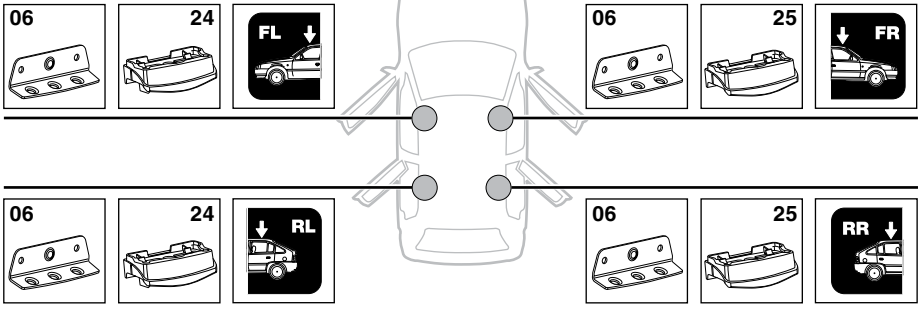

2

i	GB Only a few turns	EST Ainult mõni pööre	HR Samo nekoliko okreta
	D Nur wenige Umdrehungen	LAT Tikai dažī apgriezieni	HU Csak néhány fordítás
	F Quelques tours uniquement	LIT Tik keli pasukimai	GR Μόνο μερικές στροφές
	NL Slechts enkele slagen	PL Wystarczy kilka obrotów	TR Yalnız birkaç kez çevirm
	I Solo qualche giro	RU Достаточно нескольких оборотов	中文 只有几个转向
	E Sólo algunas vueltas	CZ Pouze několik otáček	한국어 두 세번만
	PT Noções básicas	SK Len niekoľko otáčok	日本語 数回転のみ
	S Endast några varv	SLO Le nekaj obratov	ไทย หมุนเพียงไม่กี่รอบ
	FIN Vain muutama kierros