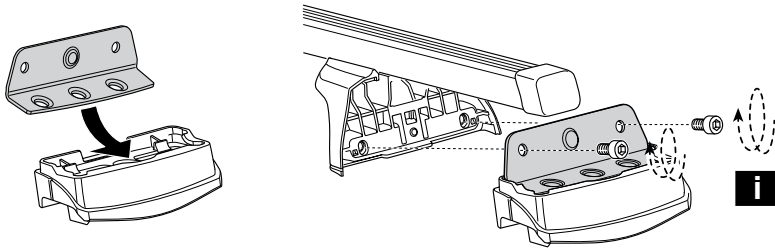

2

i	GB Only a few turns	EST Ainult mõni pööre	HR Samo nekoliko okreta
	D Nur wenige Umdrehungen	LAT Tikai dažī apgriezieni	HU Csak néhány fordítás
	F Quelques tours uniquement	LIT Tik keli pasukimai	GR Μόνο μερικές στροφές
	NL Slechts enkele slagen	PL Wystarczy kilka obrotów	TR Yalnız birkaç kez çevirm
	I Solo qualche giro	RU Достаточно нескольких оборотов	中文 只有几个转向
	E Sólo algunas vueltas	CZ Pouze několik otáček	한국어 두 세번만
	PT Noções básicas	SK Len niekoľko otáčok	日本語 数回転のみ
	S Endast några varv	SLO Le nekaj obratov	ไทย หมุนเพียงไม่กี่รอบ
	FIN Vain muutama kierros