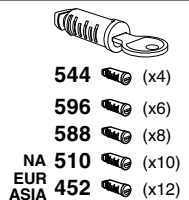

WW ▶ Thule Sweden AB, Box 69, 330 33 Hillerstorp, SWEDEN

NA ▶ Thule Inc., 42 Silvermine Road, Seymour, Connecticut 06483, USA

info@thule.com

customer.service@thule.com

www.thule.com

506-3018-02