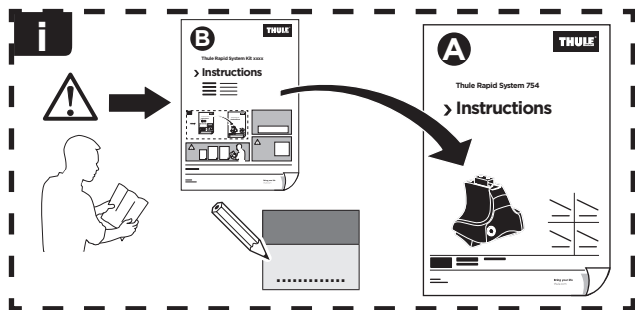

Thule Rapid System Kit 1736

> Instructions

MAZDA 6, 5-dr Estate, 13- (without railing)

ISO 11154-E

141736

C.20121022
519-1736-01

Bring your life
thule.com

216 x2

269 x1

272 x1

1100 x2

1287 x2

x1

x1

1

	X (scale)	X (mm)	X (inch)
MAZDA 6, 5-dr Estate, 13- (without railing)	46,5	1116	43 ⁷ / ₈

	Y (scale)	Y (mm)	Y (inch)
MAZDA 6, 5-dr Estate, 13- (without railing)	40,5	1056	41 ⁵ / ₈

2

MAZDA 6, 5-dr Estate, 13- (without railing)

3

	W (mm)	Z (mm)	W (inch)	Z (inch)
MAZDA 6, 5-dr Estate, 13- (without railing)	250	700	9 ⁷/₈	27 ¹/₂