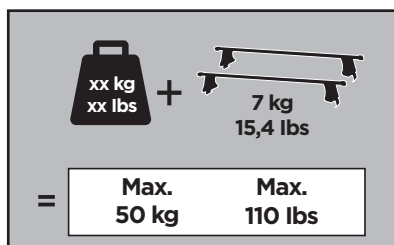

Thule Rapid System Kit 1736

> Instructions

MAZDA 6, 5-dr Estate, 13- (without railing)

ISO 11154-E

141736

C.20121022
519-1736-01

Bring your life
thule.com

216 x2

269 x1

272 x1

1100 x2

1287 x2

x1

x1

1

	X (scale)	X (mm)	X (inch)
MAZDA 6, 5-dr Estate, 13- (without railing)	46,5	1116	43 ⁷ / ₈

	Y (scale)	Y (mm)	Y (inch)
MAZDA 6, 5-dr Estate, 13- (without railing)	40,5	1056	41 ⁵ / ₈

2

MAZDA 6, 5-dr Estate, 13- (without railing)

3

	W (mm)	Z (mm)	W (inch)	Z (inch)
MAZDA 6, 5-dr Estate, 13- (without railing)	250	700	9 ⁷/₈	27 ¹/₂