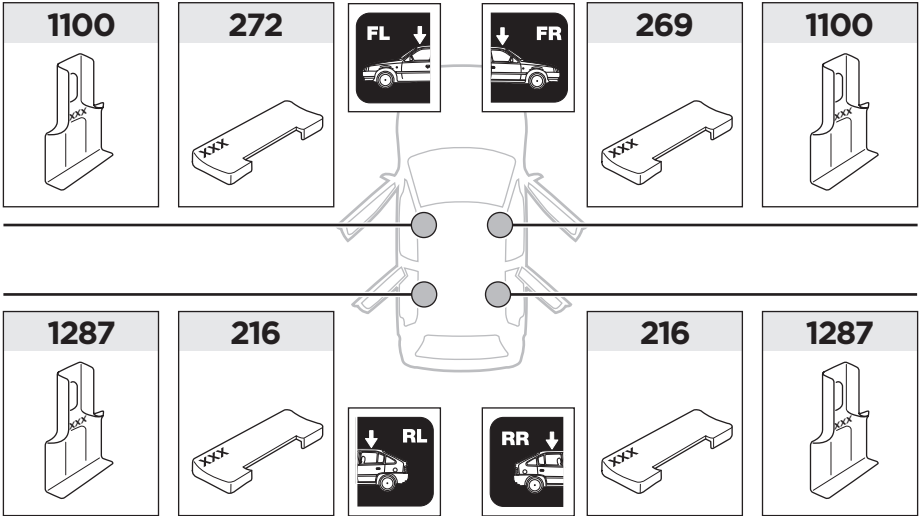

269 x1

272 x1

1100 x2

1287 x2

x1

x1

1

	X (scale)	X (mm)	X (inch)
MAZDA 6, 5-dr Estate, 13- (without railing)	46,5	1116	43 ⁷ / ₈

	Y (scale)	Y (mm)	Y (inch)
MAZDA 6, 5-dr Estate, 13- (without railing)	40,5	1056	41 ⁵ / ₈

2

MAZDA 6, 5-dr Estate, 13- (without railing)

3

	W (mm)	Z (mm)	W (inch)	Z (inch)
MAZDA 6, 5-dr Estate, 13- (without railing)	250	700	9 ⁷/₈	27 ¹/₂