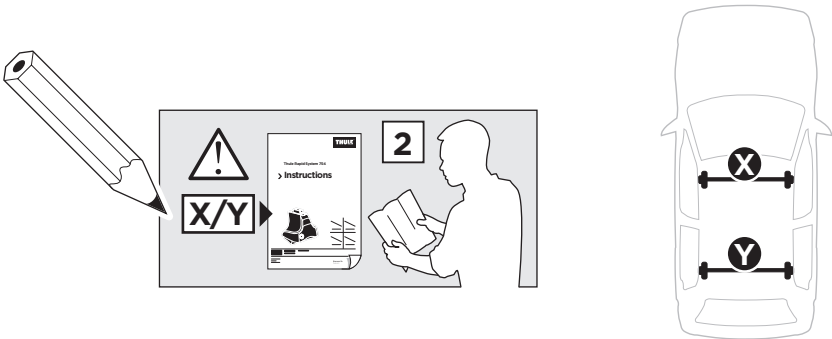

Thule Rapid System Kit 1717

> Instructions

HYUNDAI HB20, 5-dr Hatchback, 12-
HYUNDAI HB20S, 4-dr Sedan, 12-

ISO 11154-E

141717

C.20130506
519-1717-02

Bring your life
thule.com

1

	X (scale)	X (mm)	X (inch)
HYUNDAI HB20 , 5-dr Hatchback, 12-	37	1021	40 ¹/₄
HYUNDAI HB20S , 4-dr Sedan, 12-	37,5	1026	40 ³/₈

	Y (scale)	Y (mm)	Y (inch)
HYUNDAI HB20 , 5-dr Hatchback, 12-	36	1011	39 ³/₄
HYUNDAI HB20S , 4-dr Sedan, 12-	36,5	1016	40

2

HYUNDAI HB20, 5-dr Hatchback, 12-
HYUNDAI HB20S, 4-dr Sedan, 12-

3

	W (mm)	Z (mm)	W (inch)	Z (inch)
HYUNDAI HB20 , 5-dr Hatchback, 12-	350	600	13 ³/₄	23 ⁵/₈
HYUNDAI HB20S , 4-dr Sedan, 12-	280	600	11	23 ⁵/₈