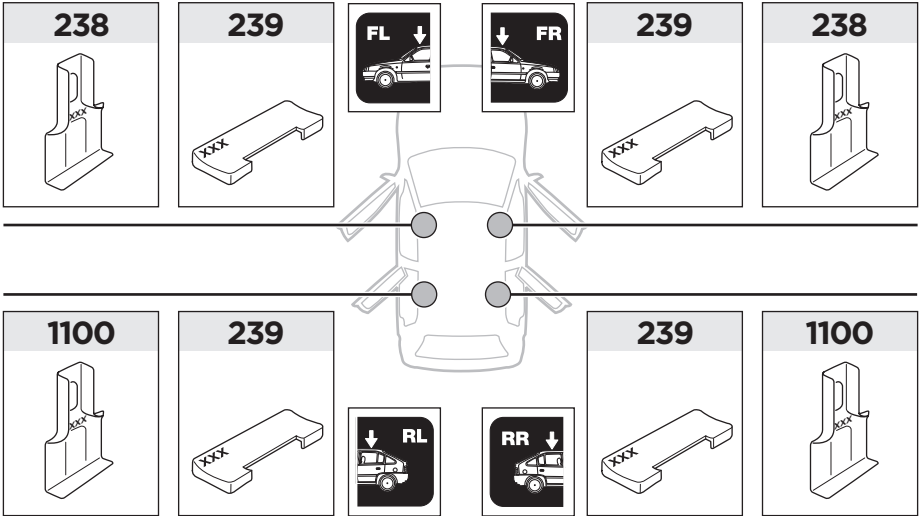

Thule Rapid System Kit 1717

> Instructions

HYUNDAI HB20, 5-dr Hatchback, 12-
HYUNDAI HB20S, 4-dr Sedan, 12-

ISO 11154-E

141717

C.20130506
519-1717-02

Bring your life
thule.com

1

	X (scale)	X (mm)	X (inch)
HYUNDAI HB20 , 5-dr Hatchback, 12-	37	1021	40 ¹/₄
HYUNDAI HB20S , 4-dr Sedan, 12-	37,5	1026	40 ³/₈

	Y (scale)	Y (mm)	Y (inch)
HYUNDAI HB20 , 5-dr Hatchback, 12-	36	1011	39 ³/₄
HYUNDAI HB20S , 4-dr Sedan, 12-	36,5	1016	40

2

HYUNDAI HB20, 5-dr Hatchback, 12-
HYUNDAI HB20S, 4-dr Sedan, 12-

3

	W (mm)	Z (mm)	W (inch)	Z (inch)
HYUNDAI HB20 , 5-dr Hatchback, 12-	350	600	13 ³/₄	23 ⁵/₈
HYUNDAI HB20S , 4-dr Sedan, 12-	280	600	11	23 ⁵/₈