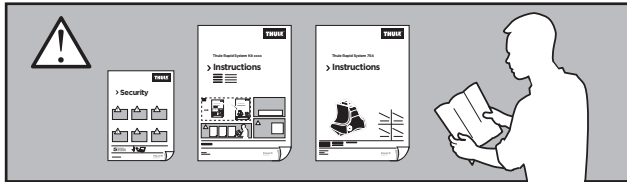

Thule Rapid System Kit 1717

> Instructions

HYUNDAI HB20, 5-dr Hatchback, 12-
HYUNDAI HB20S, 4-dr Sedan, 12-

ISO 11154-E

141717

C.20130506
519-1717-02

Bring your life
thule.com

1