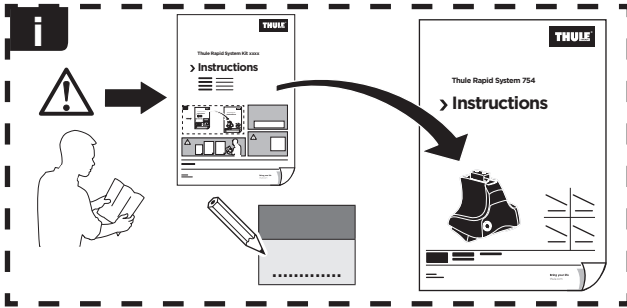

Thule Rapid System Kit 1717

> Instructions

HYUNDAI HB20, 5-dr Hatchback, 12-
HYUNDAI HB20S, 4-dr Sedan, 12-

ISO 11154-E

141717

C.20130506
519-1717-02

Bring your life
thule.com

1

	X (scale)	X (mm)	X (inch)
HYUNDAI HB20 , 5-dr Hatchback, 12-	37	1021	40 ¹/₄
HYUNDAI HB20S , 4-dr Sedan, 12-	37,5	1026	40 ³/₈

	Y (scale)	Y (mm)	Y (inch)
HYUNDAI HB20 , 5-dr Hatchback, 12-	36	1011	39 ³/₄
HYUNDAI HB20S , 4-dr Sedan, 12-	36,5	1016	40