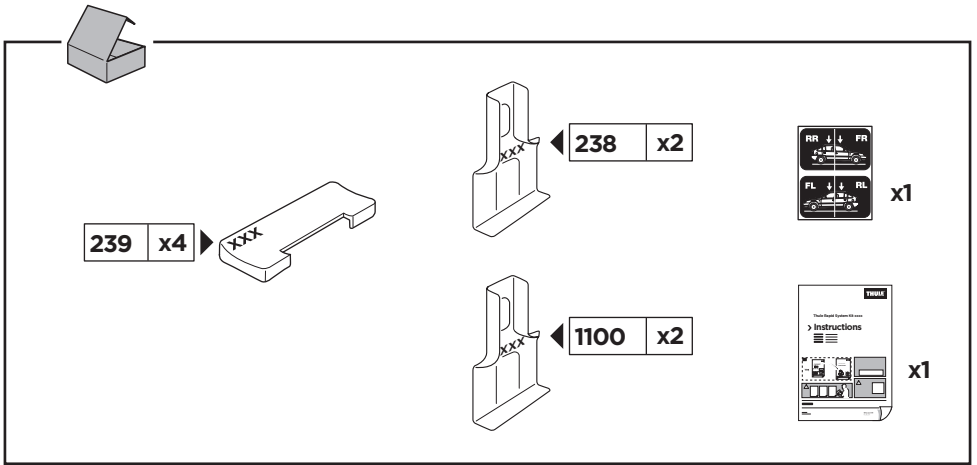

Thule Rapid System Kit 1717

> Instructions

HYUNDAI HB20, 5-dr Hatchback, 12-
HYUNDAI HB20S, 4-dr Sedan, 12-

ISO 11154-E

141717

C.20130506
519-1717-02

Bring your life
thule.com

1

	X (scale)	X (mm)	X (inch)
HYUNDAI HB20 , 5-dr Hatchback, 12-	37	1021	40 ¹/₄
HYUNDAI HB20S , 4-dr Sedan, 12-	37,5	1026	40 ³/₈

	Y (scale)	Y (mm)	Y (inch)
HYUNDAI HB20 , 5-dr Hatchback, 12-	36	1011	39 ³/₄
HYUNDAI HB20S , 4-dr Sedan, 12-	36,5	1016	40

2

HYUNDAI HB20, 5-dr Hatchback, 12-
HYUNDAI HB20S, 4-dr Sedan, 12-

3

	W (mm)	Z (mm)	W (inch)	Z (inch)
HYUNDAI HB20 , 5-dr Hatchback, 12-	350	600	13 ³/₄	23 ⁵/₈
HYUNDAI HB20S , 4-dr Sedan, 12-	280	600	11	23 ⁵/₈