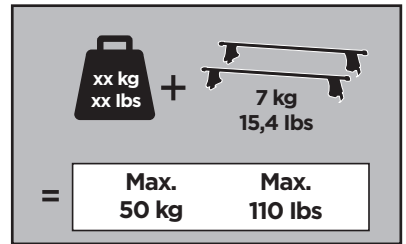

Thule Rapid System Kit 1717

> Instructions

HYUNDAI HB20, 5-dr Hatchback, 12-
HYUNDAI HB20S, 4-dr Sedan, 12-

ISO 11154-E

141717

C.20130506
519-1717-02

Bring your life
thule.com